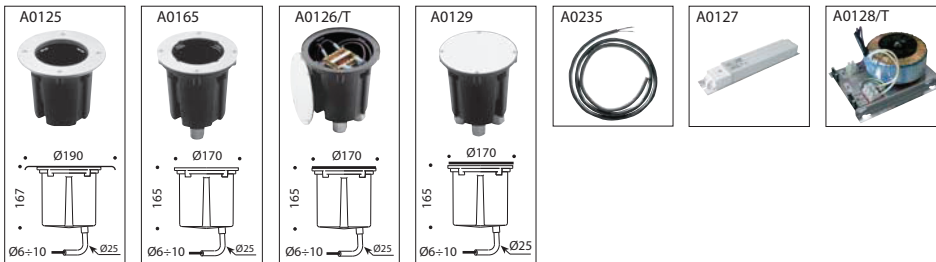

🔌 Luminaire supplied complete with 4 meters of H07RN8-F 2x1.5 mm² cable.

UWF 10

Lampholder	W	Ilcos	*K	Optic	Colour	Class	Wiring	EEL =	Cosp ≥ 0,9	Code	Notes
GU5,3	max 50W/12V	HRGS			80	III				01961018	! 🚫
GY6,35	max 100W/12V	HSGS		C	80	III				01962018	! 🚫

! For 12 V AC lamp supply.

■ Minimum order 12 pcs. or multiple quantities thereof.

ACCESSORIES

Code	Denomination	Description
14421018	A0125	Floor / wall recessing accessory for UWF 10 luminaire.
14002289	A0165	Accessory for recessed installations into plastic sheet wall.
14096120	A0126/T	CLASS II IP67 box complete with 1x100VA 220-240/12V transformer for ground and concrete recessed installation (non submersible above ground use only).
14422018	A0129	CLASS II IP67 wiring box for ground and wall recessed installation (non submersible above ground use only).
14018320	A0235	H07RN8-F 2x1,5 mm ² rubber cable supplied and sold in 1 meter units.
14423998	A0127	1x100VA 220-240/12 V safety transformer. Not suitable for installing within A0126 accessory.
14094920	A0128/T	1x350VA 240/12 V safety transformer. Not suitable for installing within A0126 accessory.