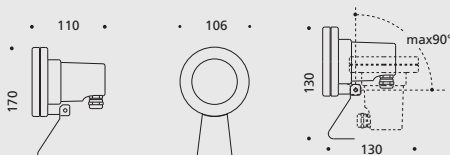

🔌 Luminaire supplied complete with 4 meters of H07RN8-F 2x1.5 mm² cable.

UWF 10

Lampholder	W	Ilcos	*K	Optic	Colour	Class	Wiring	EEL =	Cosp ≥ 0,9	Code	Notes
GU5,3	max 50W/12V	HRGS			80	III				01961018	! 🚫
GY6,35	max 100W/12V	HSGS		C	80	III				01962018	! 🚫

! For 12 V AC lamp supply.

■ Minimum order 12 pcs. or multiple quantities thereof.

ACCESSORIES

Code	Denomination	Description
14421018	A0125	Floor / wall recessing accessory for UWF 10 luminaire.
14002289	A0165	Accessory for recessed installations into plastic sheet wall.
14096120	A0126/T	CLASS II IP67 box complete with 1x100VA 220-240/12V transformer for ground and concrete recessed installation (non submersible above ground use only).
14422018	A0129	CLASS II IP67 wiring box for ground and wall recessed installation (non submersible above ground use only).
14018320	A0235	H07RN8-F 2x1,5 mm ² rubber cable supplied and sold in 1 meter units.
14423998	A0127	1x100VA 220-240/12 V safety transformer. Not suitable for installing within A0126 accessory.
14094920	A0128/T	1x350VA 240/12 V safety transformer. Not suitable for installing within A0126 accessory.

80 CLASS III IP 68 5 m IK 08 6J KG Max 0,4 kg 0,5m PG11 Ø6÷Ø10 2x1,5mm²

UWF 10

UWF 10

LED		GU5,3	4,5W
HRGS		GU5,3	Max 50W DICR
HSGS		GY6,35	Max 100W HALO 12V